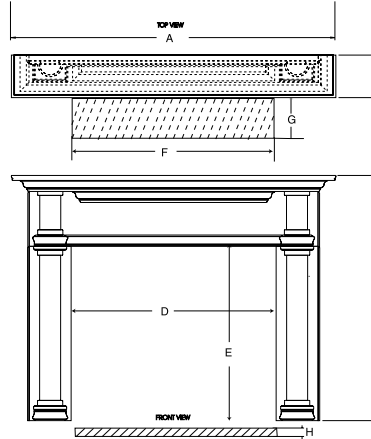

On the Cover

This White Mountain Hearth Full Universal Mantel and Base in rich Cherry Finish adds drama and warmth to any setting. Shown with Breckenridge Universal Firebox trimmed in brass and accented with emerald laminate

Member of the following industry associations:

The appliances shown are design-certified to the ANSI standard by:

The appliances shown are design-certified to the ANSI standard by:

Surround Yourself With Comfort

ECS, Inc. • 918 Freeburg Ave. • Belleville, IL 62222-2623
1-618-233-7420 • 1-800-851-3153 • FAX 1-618-233-7097 • 1-800-443-8648
• e-mail: info@empirecomfort.com

© Empire Comfort Systems, Inc. 5/03 Rev. B

Photographs represent Empire Comfort Systems products. The actual flame color and pattern may vary slightly due to air movement, location of the product, climate, and amount and quality of insulation.

www.empirecomfort.com