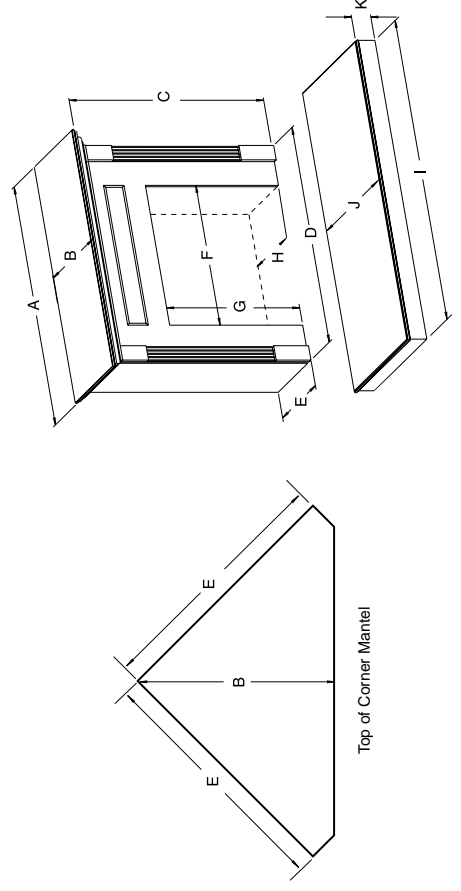

Outside Dimensions	Top Width	Top Depth	Overall Height	Bottom Width	Bottom Depth	Max. Opening			Min. Opening			Mantel Weight	Matching
						Width	Height	Depth	Width	Height	Depth		
Full Mantels	A	B	C	D	E	F	G	H	F	G	H		Base
UMF-32SS	64 7/8	21 3/4	52 5/8	57 3/8	18	41	38	17 1/4	32 1/2	29 1/2	17 1/4	166	UBF-3236S
UMF-32TD	64 7/8	27 1/2	56 5/8	57 3/8	23 3/4	41	42	23	32 1/2	33 1/2	23	185	UBF-3236D
UMF-36SS	68 7/8	21 3/4	54 5/8	61 3/8	18	45	40	17 1/4	36 1/2	31 1/2	17 1/4	174	UBF-3236S
UMF-36SD	68 7/8	27 1/2	54 5/8	61 3/8	23 3/4	45	40	23	36 1/2	31 1/2	23	187	UBF-3236D
UMF-36TD	68 7/8	27 1/2	58 5/8	61 3/8	23 3/4	45	44	23	36 1/2	35 1/2	23	194	UBF-3236D
UMF-42TD	74 7/8	28 1/2	60 5/8	67 3/8	56 7/8	51	46	24	42 1/2	37 1/2	24	212	N/A
Outside Dimensions	Top Width	Top Depth	Overall Height	Bottom Width	Bottom Depth	Max. Opening			Min. Opening			Mantel Weight	Matching
Flush Mantels	A	B	C	D	E	F	G	H	F	G	H		Base
UMFL-32S	64 7/8	6 3/4	53 3/8	57 3/8	3	41	38		32 1/2	29 1/2		122	UBFL-3236
UMFL-32T	64 7/8	6 3/4	57 3/8	57 3/8	3	41	42		32 1/2	33 1/2		126	UBFL-3236
UMFL-36S	68 7/8	6 3/4	55 3/8	61 3/8	3	45	40		36 1/2	31 1/2		130	UBFL-3236
UMFL-36T	68 7/8	6 3/4	59 3/8	61 3/8	3	45	44		36 1/2	35 1/2		134	UBFL-3236
UMFL-42T	74 7/8	6 3/4	61 3/8	67 3/8	3	51	46		42 1/2	37 1/2		140	N/A
Outside Dimensions	Top Width	Top Depth	Overall Height	Bottom Width	Bottom Depth	Max. Opening			Min. Opening			Mantel Weight	Matching
Corner Mantels	A	B	C	D	E	F	G	H	F	G	H		Base
UMC-32S	70 7/8	39 1/2	52 5/8	68 3/8	50 1/2	41	38	36 1/2	34	29 1/2	36 1/2	145	UBC-3236
UMC-32T	70 7/8	39 1/2	56 5/8	68 3/8	50 1/2	41	42	36 1/2	34	33 1/2	36 1/2	154	UBC-3236
UMC-36S	75 7/8	43 3/4	54 5/8	73 3/8	53 3/8	45	40	40 3/4	38	31 1/2	40 3/4	159	UBC-3236
UMC-36T	75 7/8	43 3/4	58 5/8	73 3/8	53 3/8	45	44	40 3/4	38	35 1/2	40 3/4	165	UBC-3236
Base Dimensions	Width	Depth	Height	Base Weight									
Full Base	I	J	K										
UBF-3236S	69 1/4	28 5/8	4	68									
UBF-3236D	69 1/4	34 5/8	4	74									
Flush Base	I	J	K										
UBFL-3236	69 1/4	12 1/2	4	27									
Corner Base	I	J	K										
UBC-3236	76 1/2	22	4	64									

Top of Corner Mantel